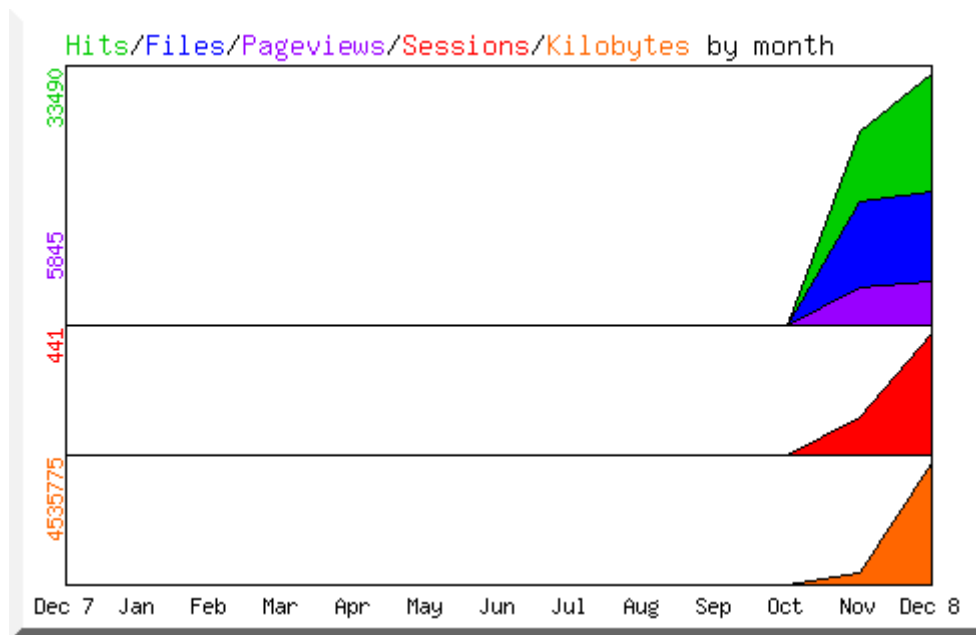

[Back to the Main Page](#)

· 2C8AZMHZ94952075F326271A1C33 ·

http-analyze 2.4.2

22/Jun/2011 14:36

WWW Access Statistics for 2009

Month	Hits	Files	Pageviews	Sessions	KBytes sent
December 2009	124036	69608	16873	3096	2101667
November 2009	111822	63919	13223	2448	2521114
October 2009	88612	62385	10867	2567	1749685
September 2009	106414	71582	13125	2121	1762136
August 2009	76053	52063	10405	1403	1445114
July 2009	28913	20246	4348	1521	915302
June 2009	163653	87012	19662	3079	8922404
May 2009	94427	64335	14062	2653	4656026
April 2009	41408	27220	7520	1467	4023524
March 2009	78429	48710	12281	1909	27468267
February 2009	55166	34212	9830	850	3734313
January 2009	42374	22366	7932	522	5345827
Total	1011307	623658	140128	23636	64645373
Average	84275	51971	11677	1969	5387115

WWW Access Statistics for 2008

Month	Hits	Files	Pageviews	Sessions	KBytes sent
December 2008	33490	17739	5845	441	4535776
November 2008	25718	16214	4968	137	422205
October 2008	0	0	0	0	0
September 2008	0	0	0	0	0
August 2008	0	0	0	0	0
July 2008	0	0	0	0	0
June 2008	0	0	0	0	0
May 2008	0	0	0	0	0
April 2008	0	0	0	0	0
March 2008	0	0	0	0	0
February 2008	0	0	0	0	0